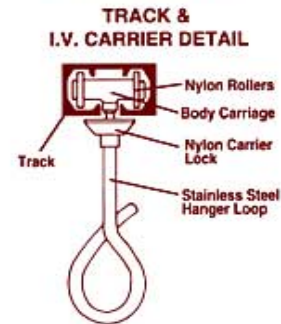

IV Track Standard Items

Cubical Drapery Standard Item Numbers

IV TRACK

IV2FTSTR	2 FOOT STRAIGHT
IV3FTSTR	3 FOOT STRAIGHT
IV4FTSTR	4 FOOT STRAIGHT
IV5FTSTR	5 FOOT STRAIGHT
IV6FTSTR	6 FOOT STRAIGHT
IV7FTSTR	7 FOOT STRAIGHT
IV8FTSTR	8 FOOT STRAIGHT
IV9FTSTR	9 FOOT STRAIGHT
IV10FTSTR	10 FOOT STRAIGHT
IV2X2FTW90A	2 X 2 FT, W/90 DEGREE BEND
IV3X3FTW90	3 X 3 FT, W/90 DEGREE BEND
IV2X2FTW45A	2 X 2 FT, W/45 DEGREE BEND
IV3X3FTW45	3 X 3 FT, W/45 DEGREE BEND

IV TREES

IV800096A	8 HOOKS, ADJUSTS 10", FOR 8' CEILING
IV8000102A	8 HOOKS, ADJUSTS 16", FOR 8'6" CEILING
IV8000108A	8 HOOKS, ADJUSTS 16", FOR 9' CEILING
IV8000114A	8 HOOKS, ADJUSTS 16", FOR 9'6" FOOT CEILING
IV8000120A	8 HOOKS, ADJUSTS 16", FOR 10' CEILING
IV400096A	4 HOOKS, ADJUSTS 10", FOR 8' CEILING
IV4000102A	4 HOOKS, ADJUSTS 16", FOR 8'6" CEILING
IV4000108A	4 HOOKS, ADJUSTS 16", FOR 9' CEILING
IV4000114A	4 HOOKS, ADJUSTS 16", FOR 9'6" FOOT CEILING
IV4000120A	4 HOOKS, ADJUSTS 16", FOR 10' CEILING

IV CARRIERS

IVNC100A	IV CARRIER, NON-CONDUCTIVE